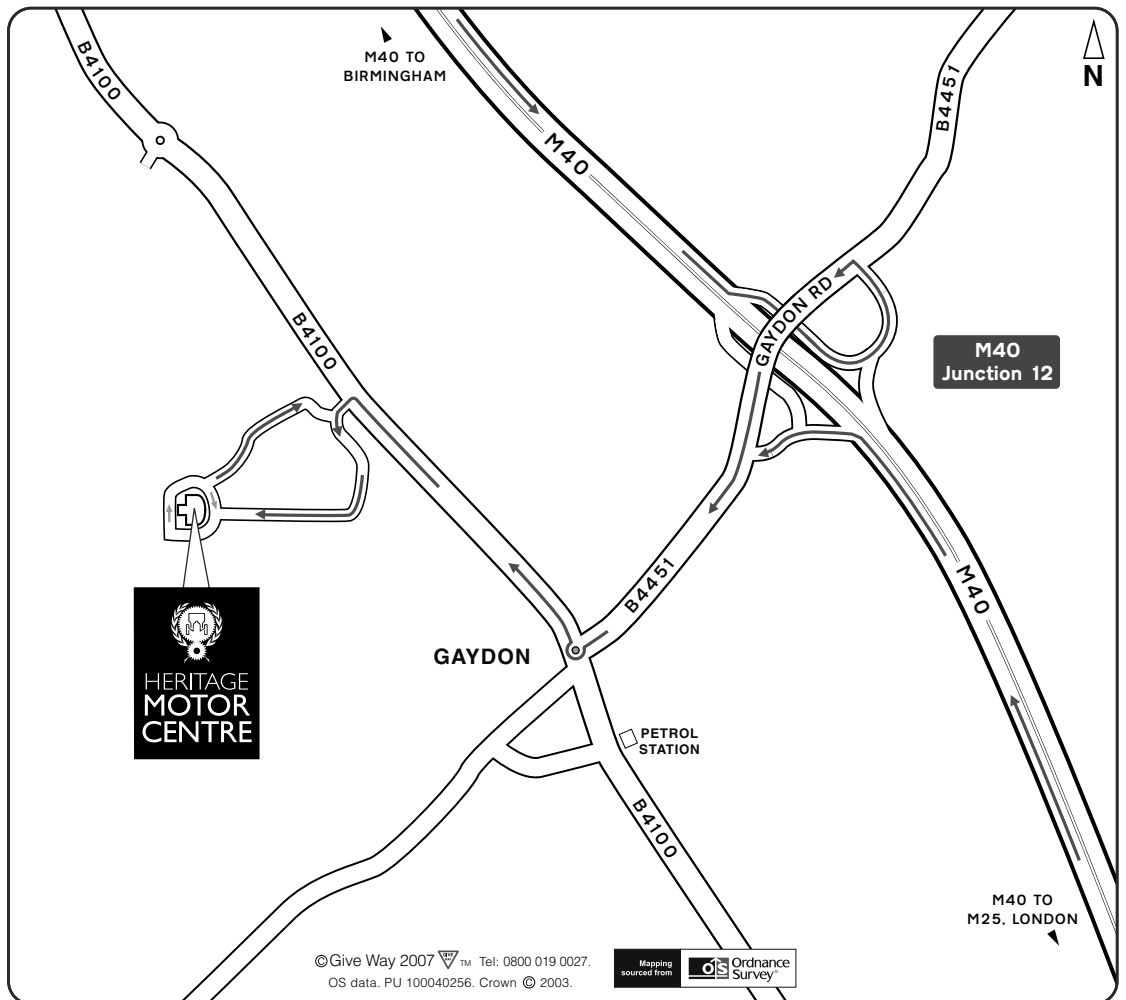

HERITAGE MOTOR CENTRE

Heritage Motor Centre
Banbury Road
Gaydon
Warwickshire
CV35 0BJ

Tel: 01926 641188
Fax: 01926 641555

GPS Reference:
Enter special interest:
Heritage Motor Centre

How to find us

By Rail.

Our nearest mainline rail stations are located at Warwick (8 miles) Leamington Spa (8 miles) and Banbury (11 miles) and all are approximately a 20 minute car journey.

By Bus.

The Centre is served by the Number 77 (Monday-Saturday) bus route running from Leamington Spa to Stratford-Upon-Avon.

By Air.

Birmingham International Airport is approximately a 30 minute car journey.

Email: enquiries@heritage-motor-centre.co.uk

Web: www.heritage-motor-centre.co.uk