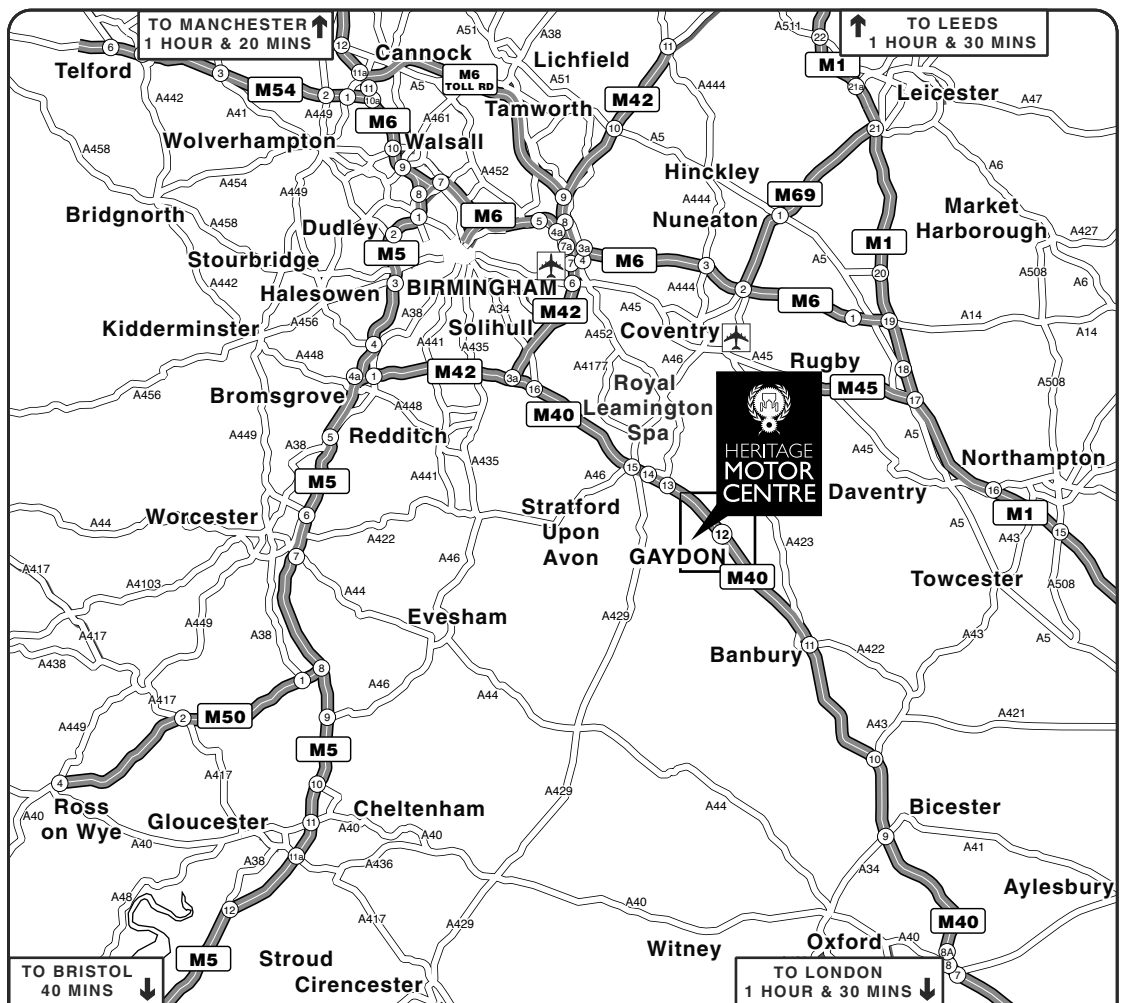

HERITAGE MOTOR CENTRE

Heritage Motor Centre
Banbury Road
Gaydon
Warwickshire
CV35 0BJ

Tel: 01926 641188
Fax: 01926 641555

GPS Reference:
Enter special interest:
Heritage Motor Centre

How to find us

By Rail.

Our nearest mainline rail stations are located at Warwick (8 miles) Leamington Spa (8 miles) and Banbury (11 miles) and all are approximately a 20 minute car journey.

By Bus.

The Centre is served by the Number 77 (Monday-Saturday) bus route running from Leamington Spa to Stratford-Upon-Avon.

By Air.

Birmingham International Airport is approximately a 30 minute car journey.

Email: enquiries@heritage-motor-centre.co.uk

Web: www.heritage-motor-centre.co.uk